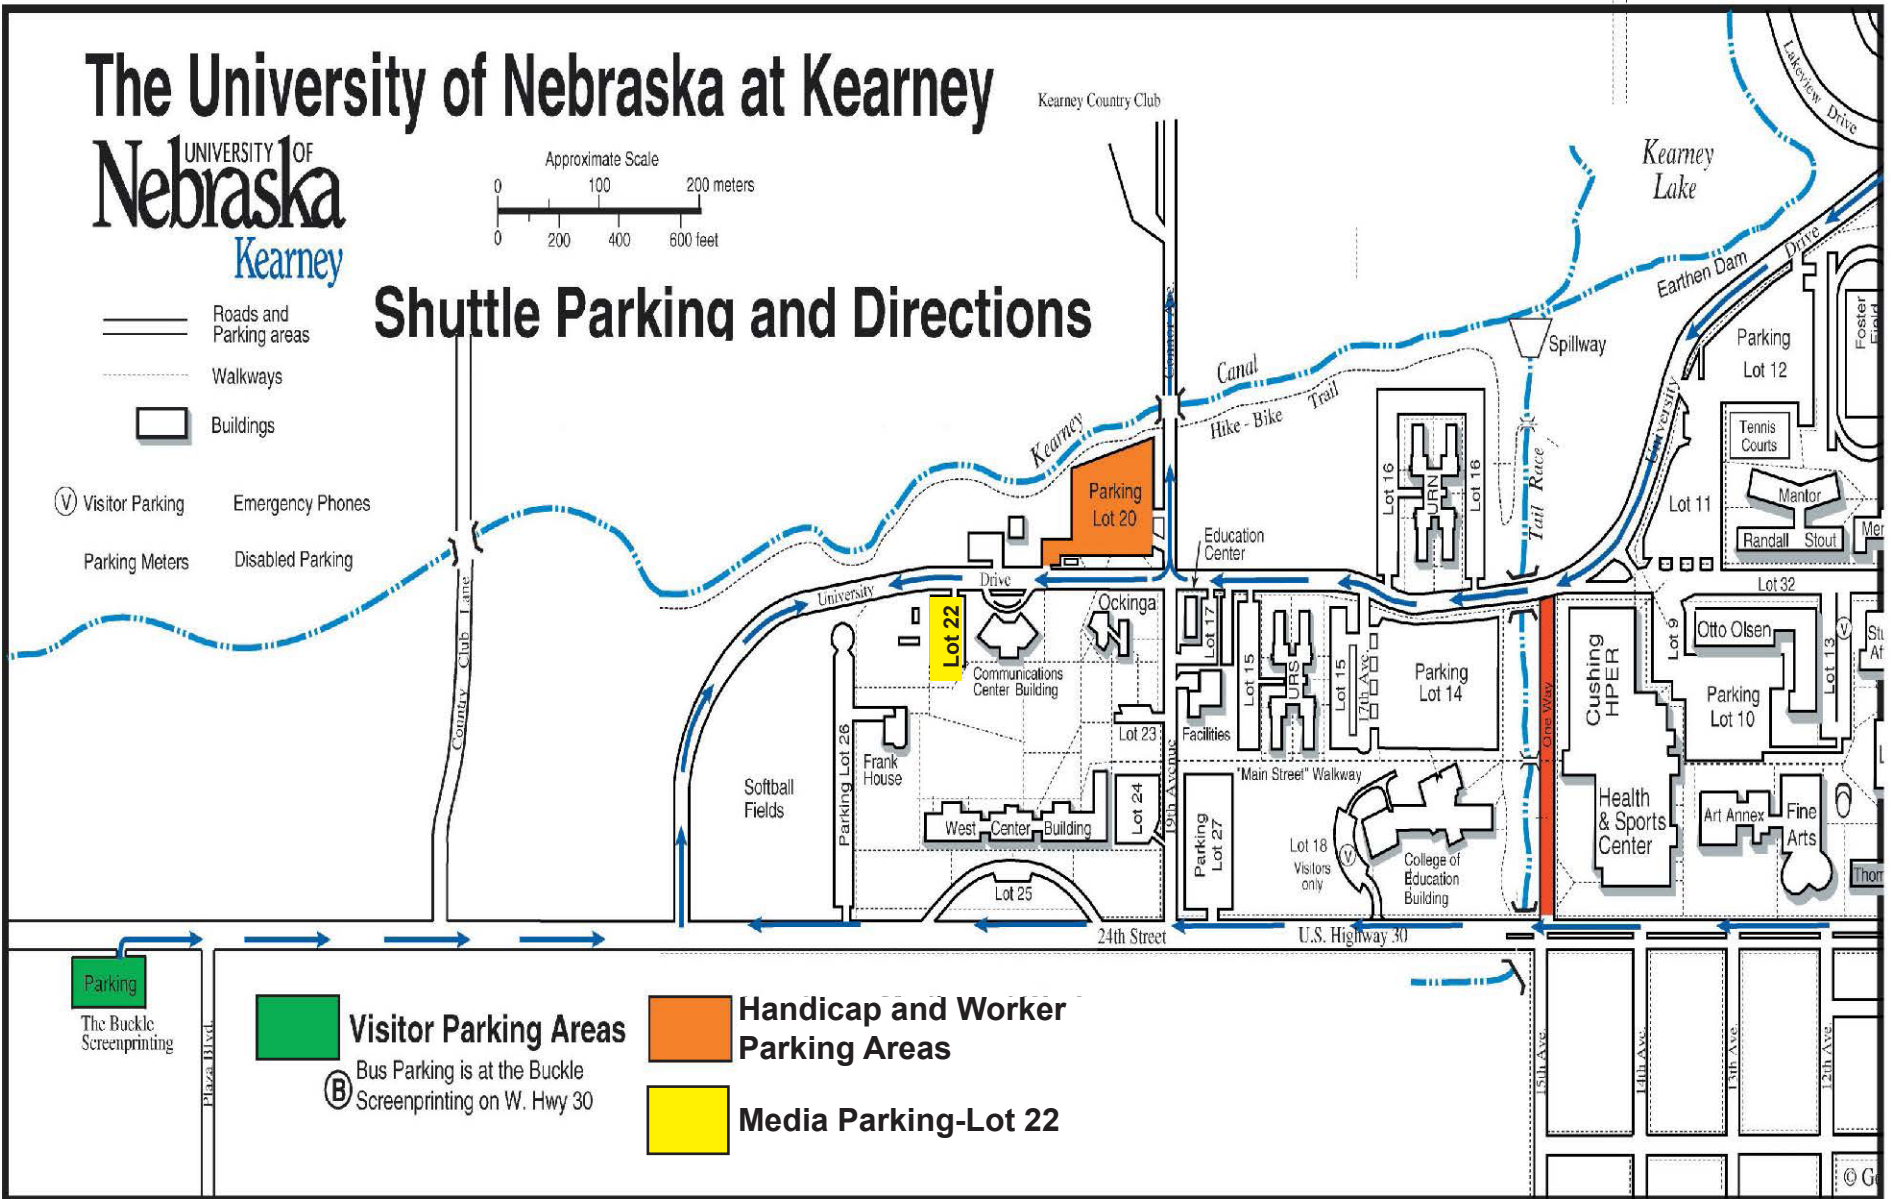

2016 NSAA State Cross Country Championships
OCTOBER 21, 2016
University of Nebraska-Kearney

FREE SHUTTLE

A free shuttle bus will run between the Buckle Screen Printing Warehouse and the Kearney Community Theatre to the Kearney Country Club entrance from 10:00 am and on a continuous basis throughout the day until the end of the meet.

Marked pick-up points, will be at the following locations:

Buckle Screen Printing Warehouse parking lot
Kearney Community Theatre parking lot
Entrance to the Kearney Country Club
East side of the Health and Sports Center

Due to possible crowding, please allow yourself plenty of time for parking, purchasing tickets and using the shuttle.

See map of UNK Campus

The University of Nebraska at Kearney

Shuttle Parking and Directions

- Roads and Parking areas
- Walkways
- Buildings

- Visitor Parking
- Parking Meters
- Emergency Phones
- Disabled Parking

Parking
The Buckle
Screenprinting

- Visitor Parking Areas**
 - Handicap and Worker Parking Areas**
 - Media Parking-Lot 22**
- Bus Parking is at the Buckle Screenprinting on W. Hwy 30